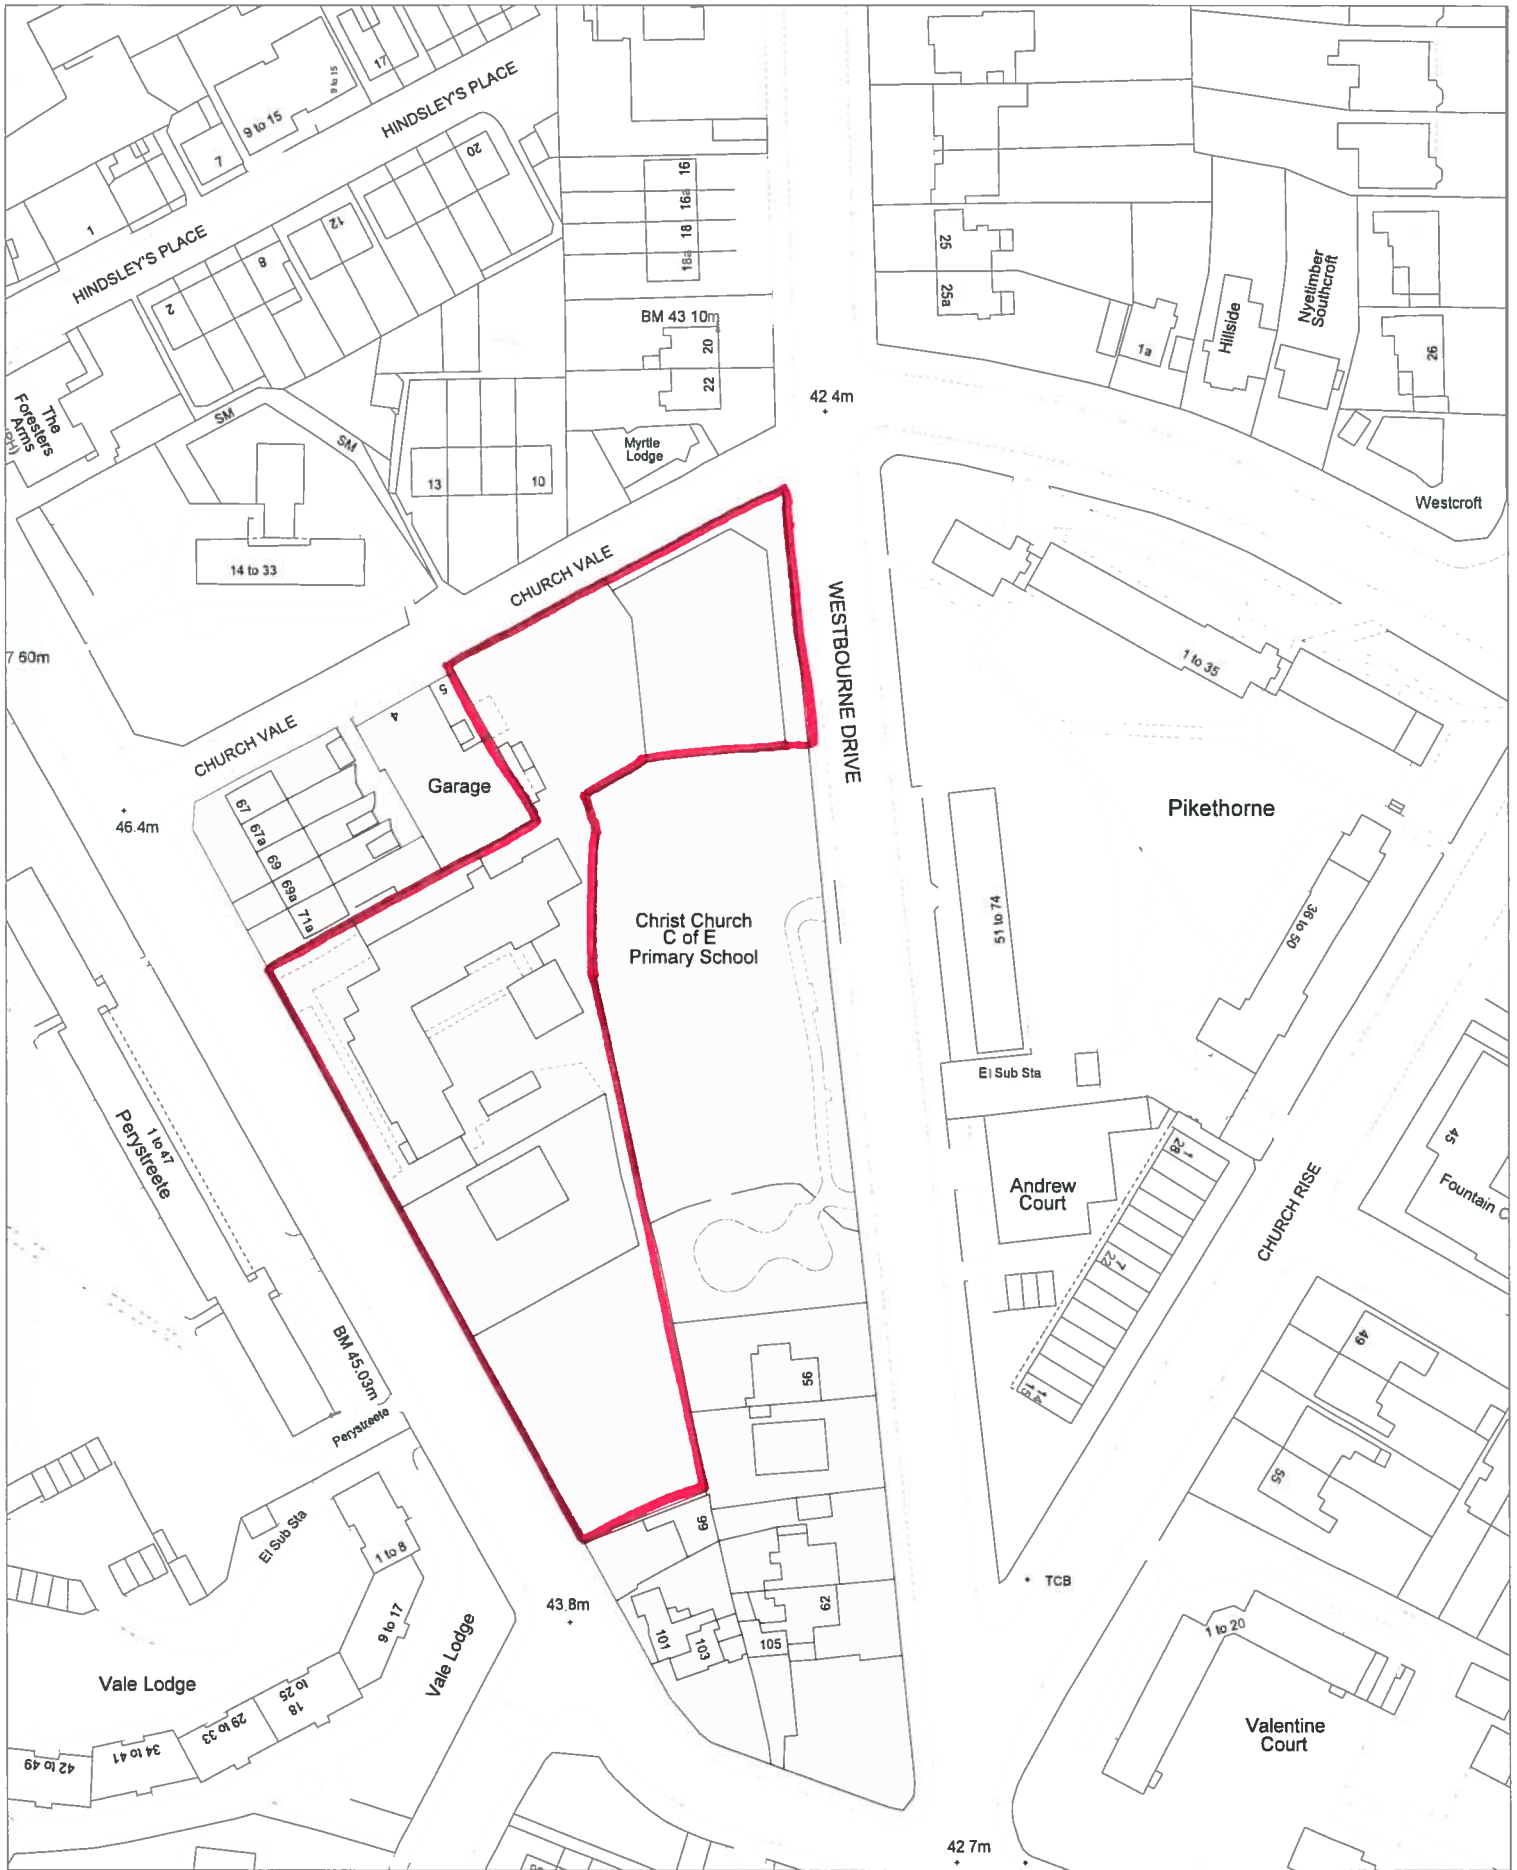

# St Georges Primary School

Date: 22/05/15

Scale: 1:250  
Base on the  
Ordnance Survey map  
Licence no: 100017710  
London, SE6 4RU